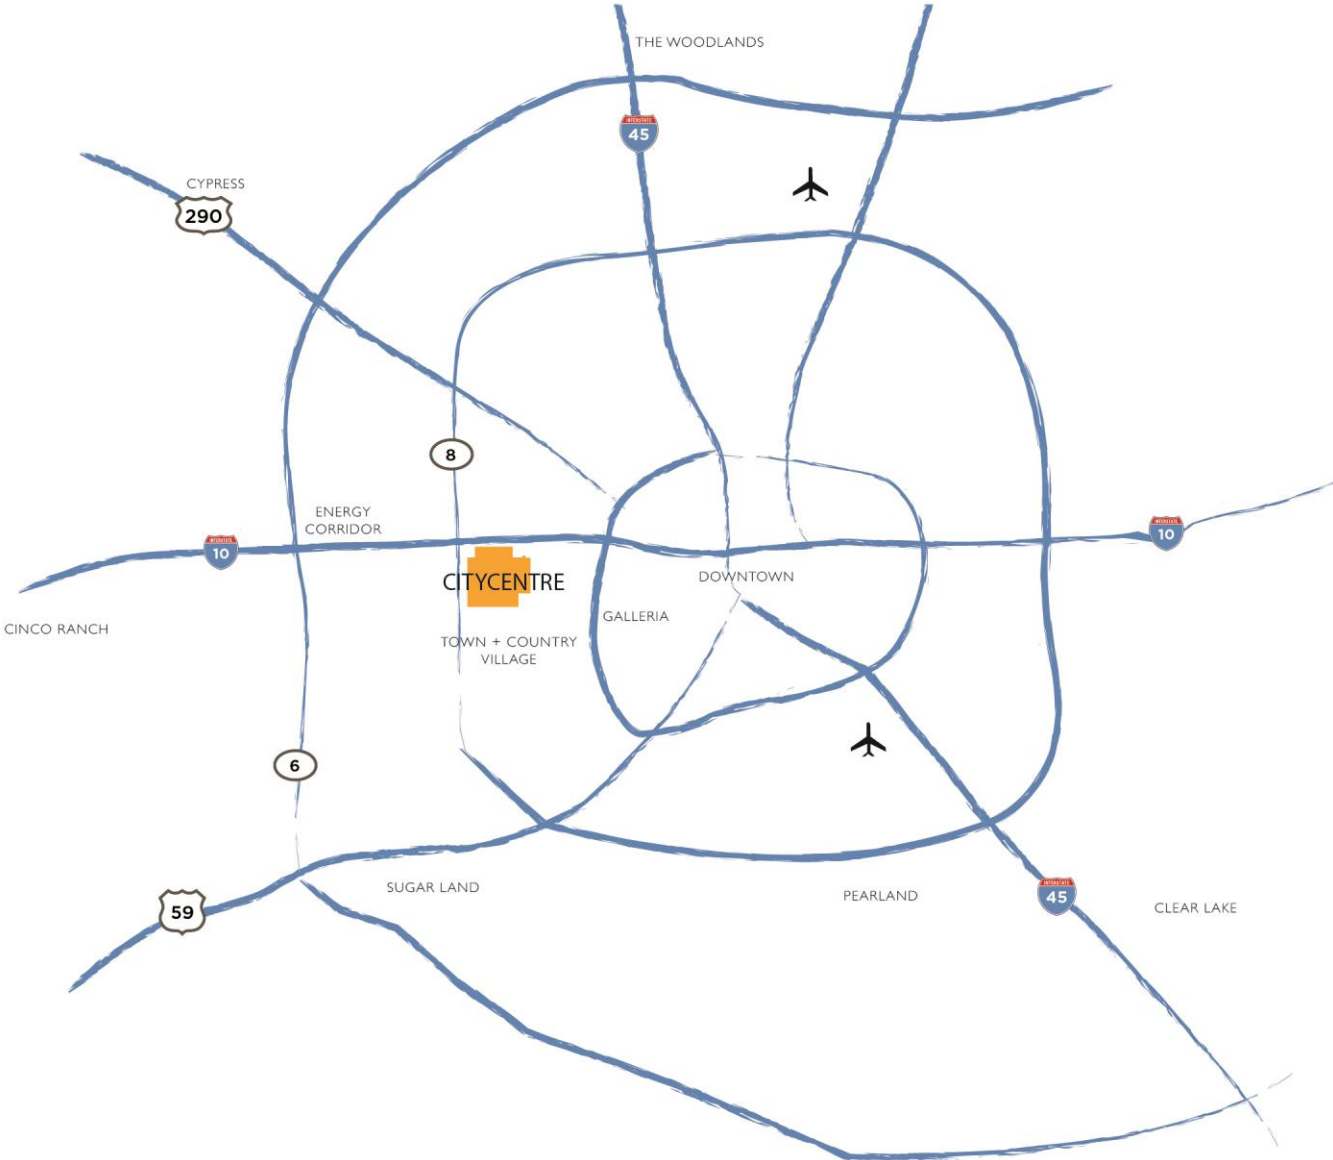

GENERATIONAL REAL ESTATE